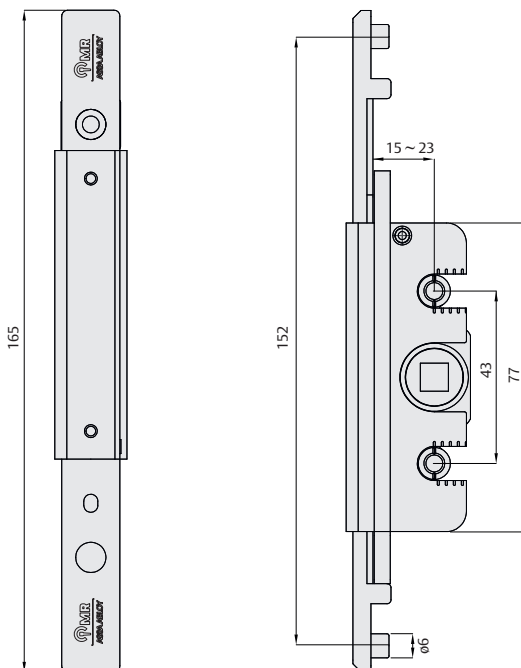

TRM1523

TRANSMISSION

New range transmission TRM1523 for European groove with variable backset 15-23mm for side hung casements and sliding eurogroove systems

- Unidirectional drive through 90° rotation of the handle
- Permits to set the wanted backset, from 15mm to 23mm
- Allows the usage of a window handle with more aesthetic body
- Threaded holes - 43mm which make it compatible with a wide variety of handles
- Reduces the need for multiple versions in stock.
- Supplied with a nylon reducer for cremone rod, from Ø8mm to Ø6mm
- Material : Zamak
- 20 units per box

c.e.

20 un.

EN13126