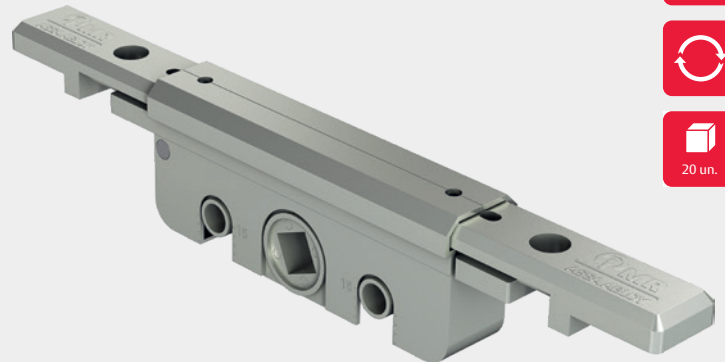

# TRM1523

TRANSMISSION

New range transmission TRM1523 for European groove with variable backset 15-23mm for side hung casements and sliding eurogroove systems

- Unidirectional drive through 90° rotation of the handle
- Permits to set the wanted backset, from 15mm to 23mm
- Allows the usage of a window handle with more aesthetic body
- Threaded holes - 43mm which make it compatible with a wide variety of handles
- Reduces the need for multiple versions in stock.
- Supplied with a nylon reducer for cremone rod, from Ø8mm to Ø6mm
- Material : Zamak
- 20 units per box