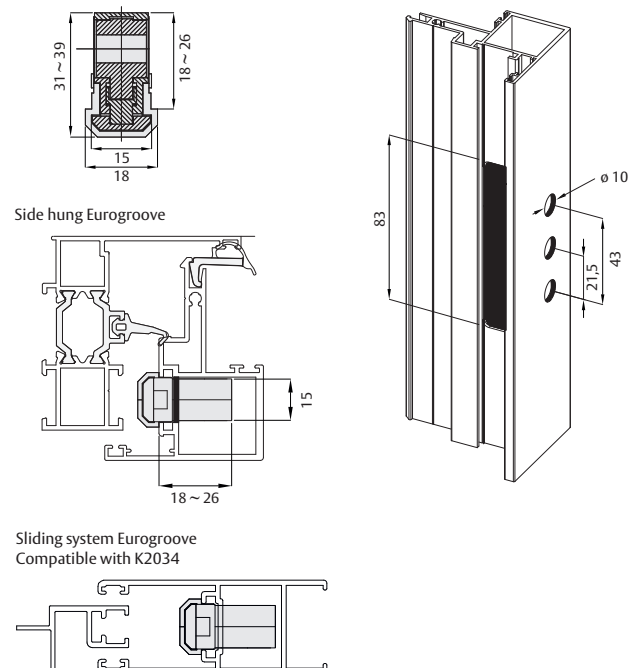

# TRM1523

TRANSMISSION

New range transmission TRM1523 for European groove with variable backset 15-23mm for side hung casements and sliding eurogroove systems

- Unidirectional drive through 90° rotation of the handle
- Permits to set the wanted backset, from 15mm to 23mm
- Allows the usage of a window handle with more aesthetic body
- Threaded holes - 43mm which make it compatible with a wide variety of handles
- Reduces the need for multiple versions in stock.
- Supplied with a nylon reducer for cremone rod, from Ø8mm to Ø6mm
- Material : Zamak
- 20 units per box

c.e.

20 un.

EN13126